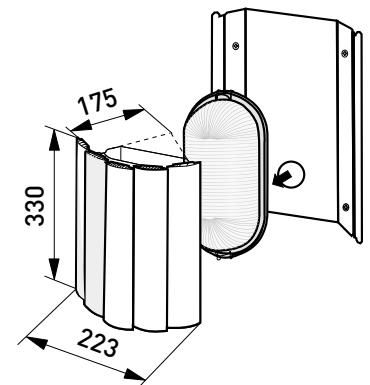

AVH15.10

AVH15.2

AVH15.20

Structure

- › Diffuser glass
- › Body thermo resistant technical plastic
- › Vizor : pine or aspen grill

Mounting

- › Wall installation, min. 100 mm from the ceiling
- › Not to the ceiling!
- › Screw terminal block 2x1,5 mm² -o

AVH15

AVH15.1

AVH15.2

E number	Type	Product name	Base	Kg	Additional information
Sauna luminaire					
41 171 42	AVH15	1x30/60W C35/E14 IP44, ta125 °C	E14	0,5	
Sauna luminaire with pine grill for wall mounting					
41 171 43	AVH15.1	1x30/60W C35/E14 IP44, ta125 °C	E14	1,2	
Sauna luminaire with aspen grill for wall mounting					
41 170 16	AVH15.10	1x30/60W C35/E14 IP44, ta125 °C	E14	1,2	
Sauna luminaire with pine grill for corner mounting					
41 171 45	AVH15.2	1x30/60W C35/E14 IP44, ta125 °C	E14	1,3	
Sauna luminaire with aspen grill for corner mounting					
41 170 17	AVH15.20	1x30/60W C35/E14 IP44, ta125 °C	E14	1,3	