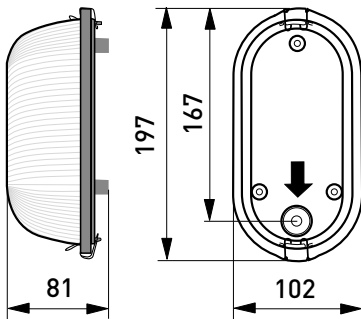

AVH15.10

AVH15.2

AVH15.20

Structure

- › Diffuser glass
- › Body thermo resistant technical plastic
- › Vizor : pine or aspen grill

Mounting

- › Wall installation, min. 100 mm from the ceiling
- › Not to the ceiling!
- › Screw terminal block 2x1,5 mm² -o

AVH15

AVH15.1

AVH15.2

E number	Type	Product name	Base	Kg	Additional information
Sauna luminaire					
41 171 42	AVH15	1x30/60W C35/E14 IP44, ta125 °C	E14	0,5	
Sauna luminaire with pine grill for wall mounting					
41 171 43	AVH15.1	1x30/60W C35/E14 IP44, ta125 °C	E14	1,2	
Sauna luminaire with aspen grill for wall mounting					
41 170 16	AVH15.10	1x30/60W C35/E14 IP44, ta125 °C	E14	1,2	
Sauna luminaire with pine grill for corner mounting					
41 171 45	AVH15.2	1x30/60W C35/E14 IP44, ta125 °C	E14	1,3	
Sauna luminaire with aspen grill for corner mounting					
41 170 17	AVH15.20	1x30/60W C35/E14 IP44, ta125 °C	E14	1,3	