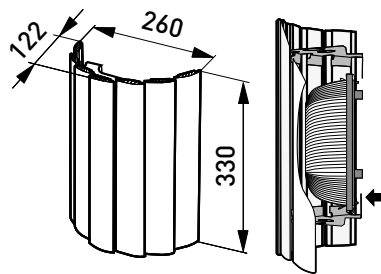

AVH15.10

AVH15.2

AVH15.20

Structure

- › Diffuser glass
- › Body thermo resistant technical plastic
- › Vizor : pine or aspen grill

Mounting

- › Wall installation, min. 100 mm from the ceiling
- › Not to the ceiling!
- › Screw terminal block 2x1,5 mm² -o

AVH15

AVH15.1

AVH15.2

E number	Type	Product name	Base	Kg	Additional information
Sauna luminaire					
41 171 42	AVH15	1x30/60W C35/E14 IP44, ta125 °C	E14	0,5	
Sauna luminaire with pine grill for wall mounting					
41 171 43	AVH15.1	1x30/60W C35/E14 IP44, ta125 °C	E14	1,2	
Sauna luminaire with aspen grill for wall mounting					
41 170 16	AVH15.10	1x30/60W C35/E14 IP44, ta125 °C	E14	1,2	
Sauna luminaire with pine grill for corner mounting					
41 171 45	AVH15.2	1x30/60W C35/E14 IP44, ta125 °C	E14	1,3	
Sauna luminaire with aspen grill for corner mounting					
41 170 17	AVH15.20	1x30/60W C35/E14 IP44, ta125 °C	E14	1,3	